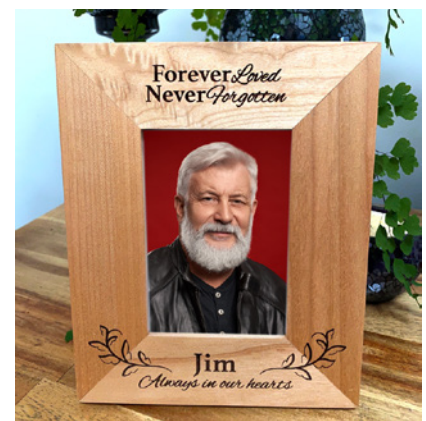

Item: 198 Never Forgotten Frame
Design: Forever Loved, Never forgotten Name + You always in our hearts + leaves Portrait
Medium Frame 165W x 205H $48